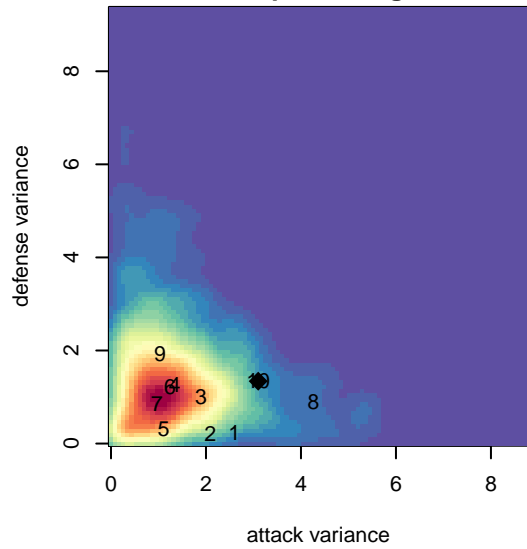

# Crossfire OR White G01

Crossfire Oregon  
, OR  
G01 total strength=1645  
attack=29.31 defense=11.93  
spr league = PTT Win G01 Premier

alt names used:

Venues played:  
2017 Mt Hood Challenge U19 Silver  
2017 Timbers Winter Showcase 2001 Showcas  
2017 Portland Winter Showcase U17  
2017 PTT Winter G01 Premier

**Crossfire OR White G01**  
Dots are actual minus expected GF (blue circles) and GA (red triangles).  
Blue line is smoothed change in attack strength. Red is smoothed change in defense strength.

**attack and defense variance (black dot)  
relative to other teams  
and top 10 in region**