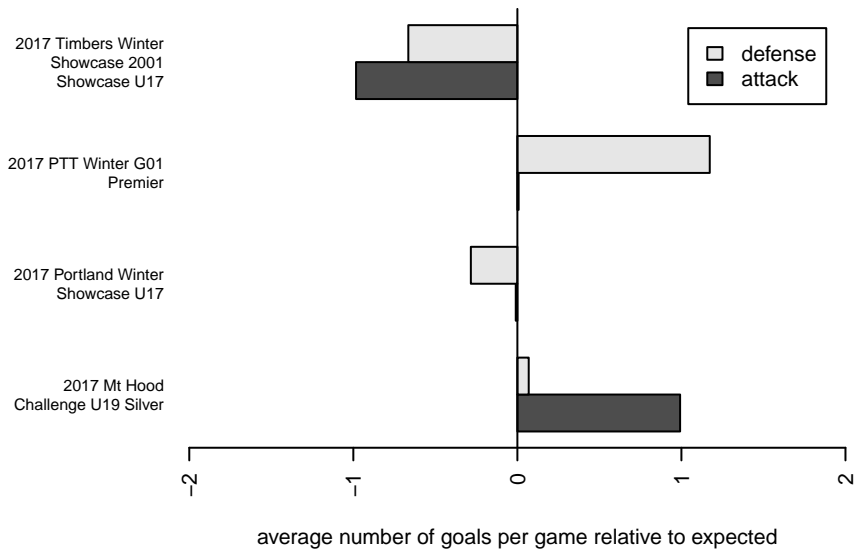

Performance relative to 13 month average