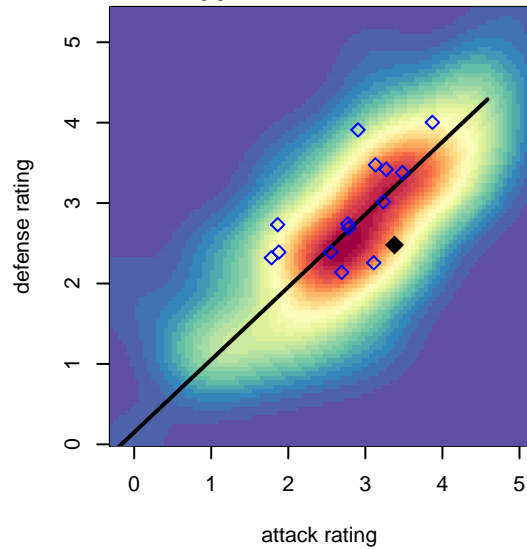

**attack and defense rating
relative to others at age
and all opponents in last 13 months**