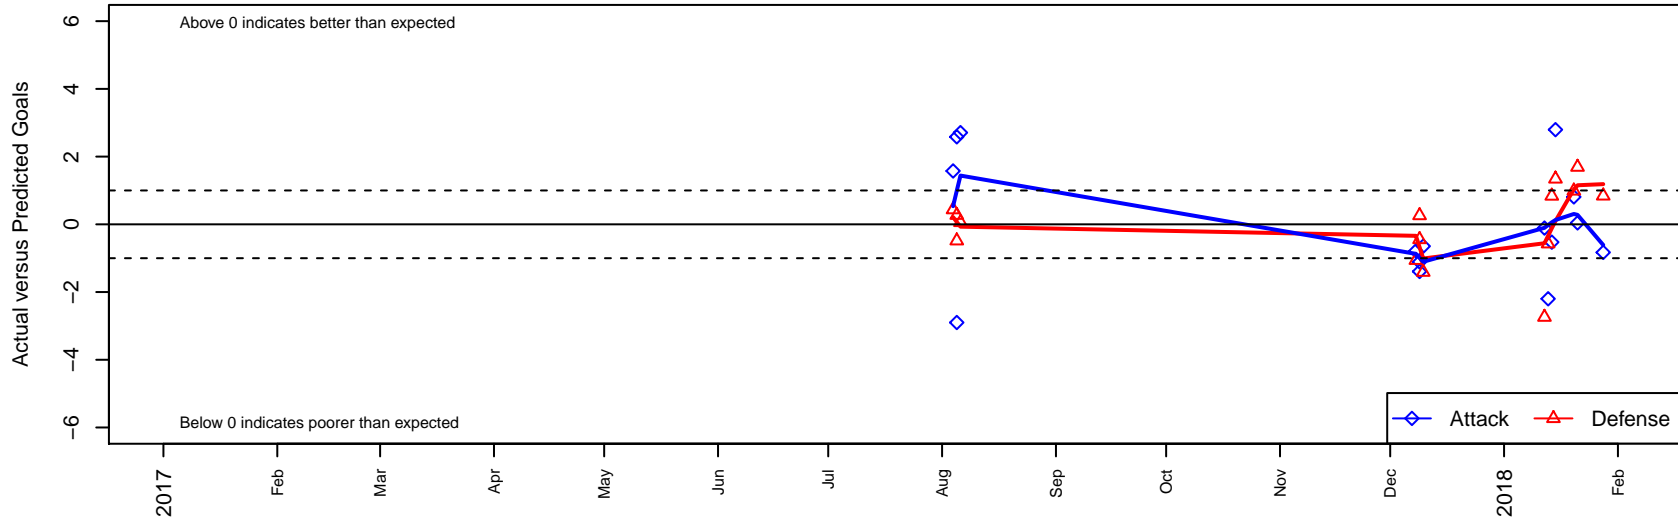

# Crossfire OR White G01

Crossfire Oregon  
, OR  
G01 total strength=1645  
attack=29.31 defense=11.93  
spr league = PTT Win G01 Premier

alt names used:

Venues played:  
2017 Mt Hood Challenge U19 Silver  
2017 Timbers Winter Showcase 2001 Showcas  
2017 Portland Winter Showcase U17  
2017 PTT Winter G01 Premier

**Crossfire OR White G01**  
Dots are actual minus expected GF (blue circles) and GA (red triangles).  
Blue line is smoothed change in attack strength. Red is smoothed change in defense strength.

**attack and defense variance (black dot)  
relative to other teams  
and top 10 in region**